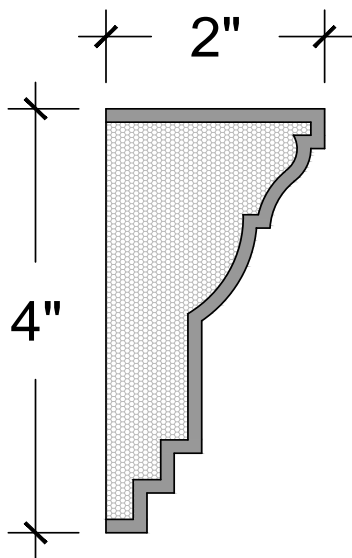

EXTERIOR
MOULDINGS

FC TRIM

128 Milvan Drive
Toronto, Ontario
Canada M9L 1Z9
Tel.: (416) 741-6444
Fax: (416) 744-3888
Mob: (416) 315-4724

FC Trim 17

SECTION

ISOMETRIC

CASING DETAIL

ELEVATION