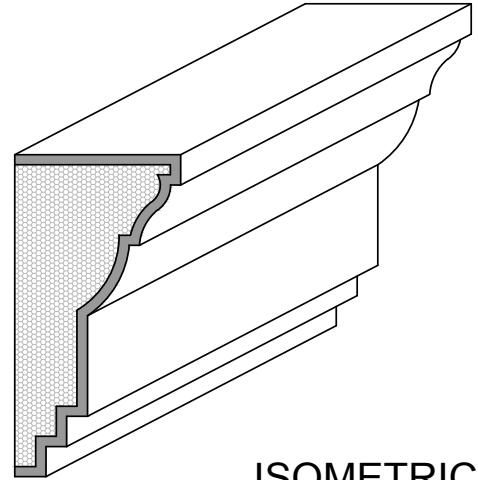

EXTERIOR
MOULDINGS

FC TRIM

128 Milvan Drive
Toronto, Ontario
Canada M9L 1Z9
Tel.: (416) 741-6444
Fax: (416) 744-3888
Mob: (416) 315-4724

FC Trim 17

SECTION

ISOMETRIC

CASING DETAIL

ELEVATION