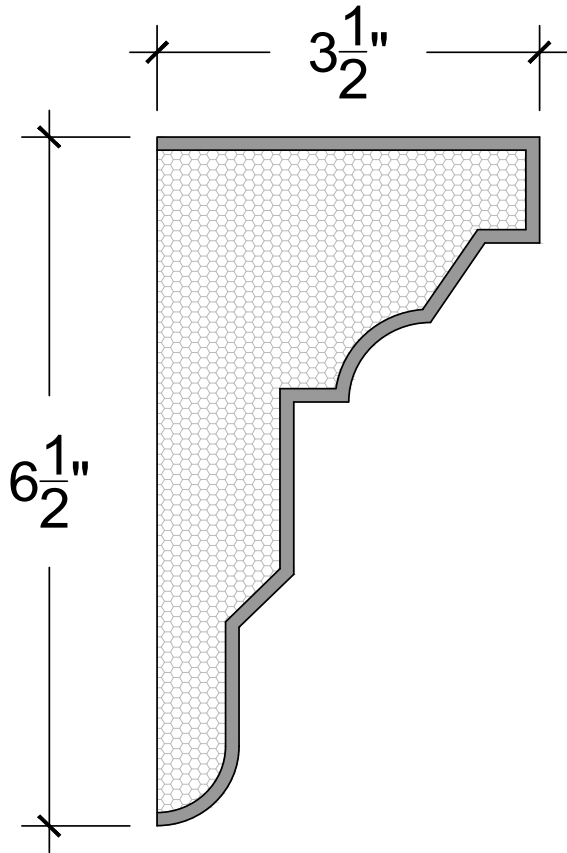

EXTERIOR  
MOULDINGS

FC TRIM

128 Milvan Drive  
Toronto, Ontario  
Canada M9L 1Z9  
Tel.: (416) 741-6444  
Fax: (416) 744-3888  
Mob: (416) 315-4724

FC Trim 16

SECTION

ISOMETRIC

CASING DETAIL

ELEVATION