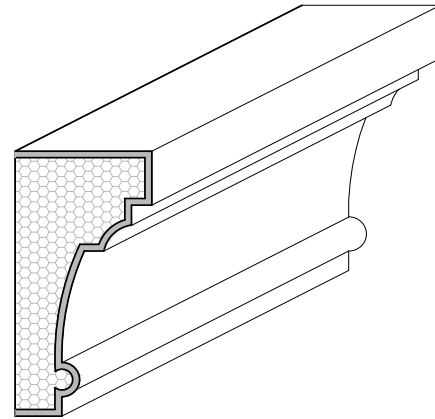

EXTERIOR
MOULDINGS

FC TRIM

128 Milvan Drive
Toronto, Ontario
Canada M9L 1Z9
Tel.: (416) 741-6444
Fax: (416) 744-3888
Mob: (416) 315-4724

FC Trim 15

SECTION

ISOMETRIC

CASING DETAIL

ELEVATION