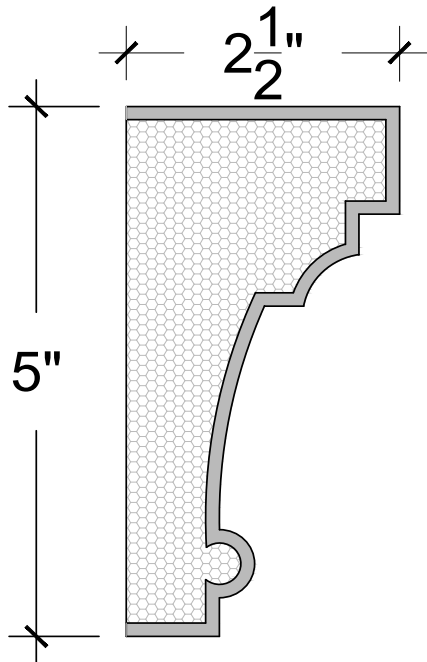

EXTERIOR
MOULDINGS

FC TRIM

128 Milvan Drive
Toronto, Ontario
Canada M9L 1Z9
Tel.: (416) 741-6444
Fax: (416) 744-3888
Mob: (416) 315-4724

FC Trim 15

SECTION

ISOMETRIC

CASING DETAIL

ELEVATION