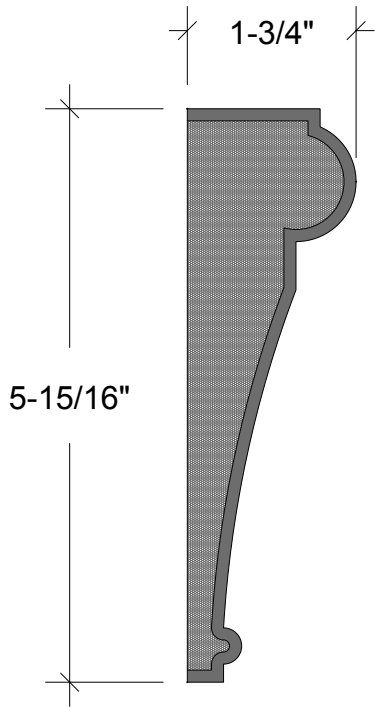

EXTERIOR
MOULDINGS

FC TRIM

128 Milvan Drive
Toronto, Ontario
Canada M9L 1Z9
Tel.: (416) 741-6444
Fax: (416) 744-3888
Mob: (416) 315-4724

FC Trim 13

SECTION

ISOMETRIC

CASING DETAIL

ELEVATION