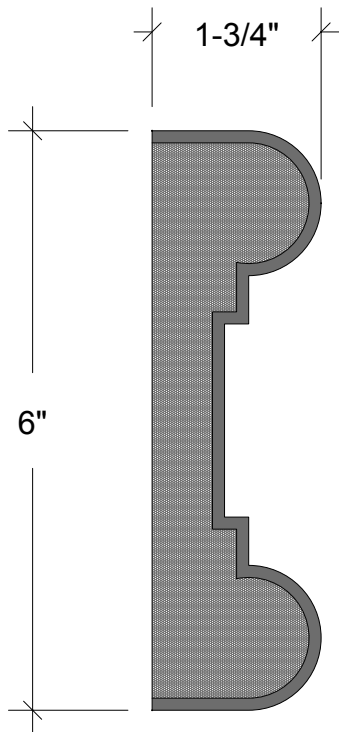

EXTERIOR
MOULDINGS

FC TRIM

128 Milvan Drive
Toronto, Ontario
Canada M9L 1Z9
Tel.: (416) 741-6444
Fax: (416) 744-3888
Mob: (416) 315-4724

FC Trim 12

SECTION

ISOMETRIC

CASING DETAIL

ELEVATION