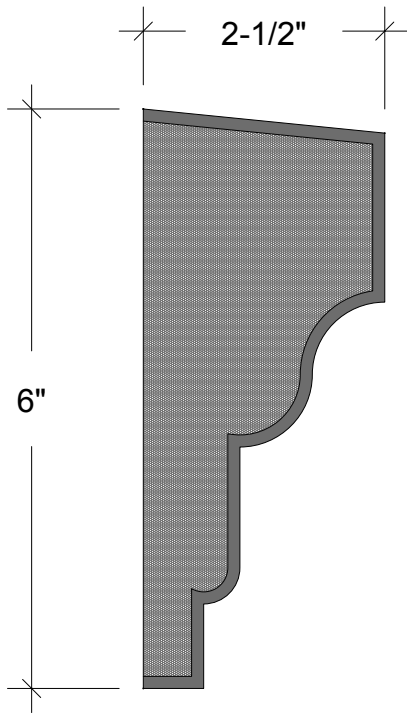

EXTERIOR
MOULDINGS

FC TRIM

128 Milvan Drive
Toronto, Ontario
Canada M9L 1Z9
Tel.: (416) 741-6444
Fax: (416) 744-3888
Mob: (416) 315-4724

FC Trim 09

SECTION

ISOMETRIC

CASING DETAIL

ELEVATION