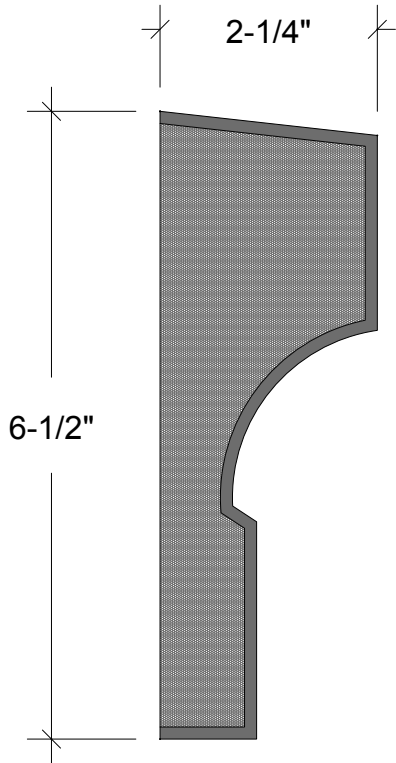

EXTERIOR
MOULDINGS

FC TRIM

128 Milvan Drive
Toronto, Ontario
Canada M9L 1Z9
Tel.: (416) 741-6444
Fax: (416) 744-3888
Mob: (416) 315-4724

FC Trim 08

SECTION

ISOMETRIC

CASING DETAIL

ELEVATION