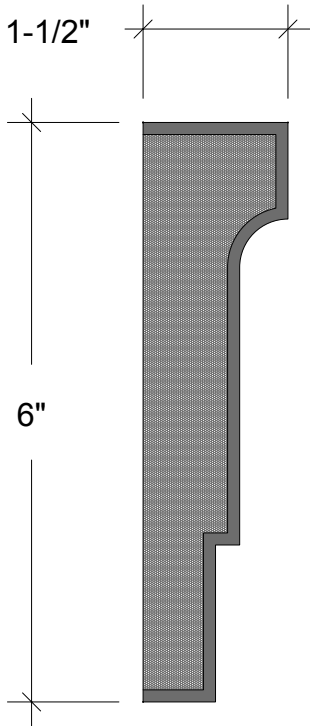

EXTERIOR
MOULDINGS

FC TRIM

128 Milvan Drive
Toronto, Ontario
Canada M9L 1Z9
Tel.: (416) 741-6444
Fax: (416) 744-3888
Mob: (416) 315-4724

FC Trim 07

SECTION

ISOMETRIC

CASING DETAIL

ELEVATION