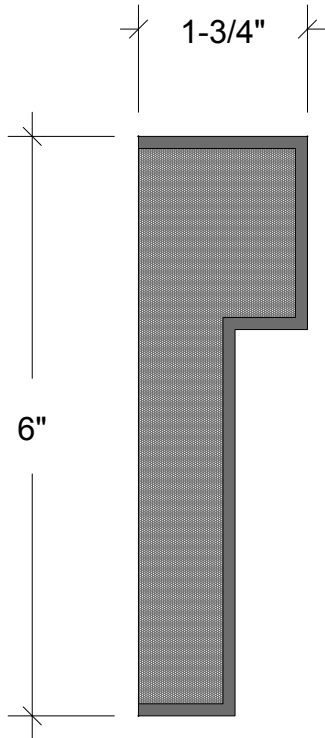

EXTERIOR
MOULDINGS

FC TRIM

128 Milvan Drive
Toronto, Ontario
Canada M9L 1Z9
Tel.: (416) 741-6444
Fax: (416) 744-3888
Mob: (416) 315-4724

FC Trim 06

SECTION

ISOMETRIC

CASING DETAIL

ELEVATION