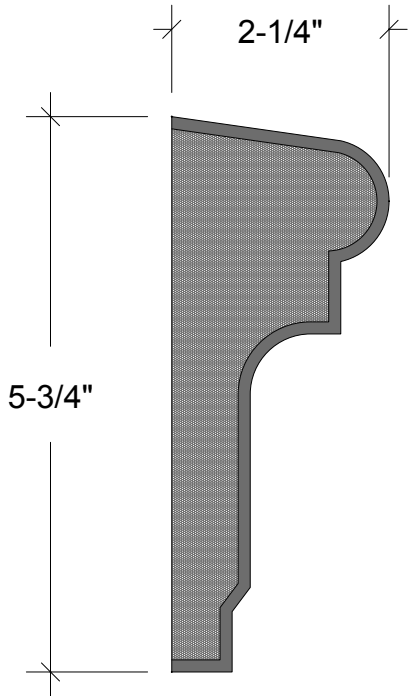

EXTERIOR
MOULDINGS

FC TRIM

128 Milvan Drive
Toronto, Ontario
Canada M9L 1Z9
Tel.: (416) 741-6444
Fax: (416) 744-3888
Mob: (416) 315-4724

FC Trim 04

SECTION

ISOMETRIC

CASING DETAIL

ELEVATION