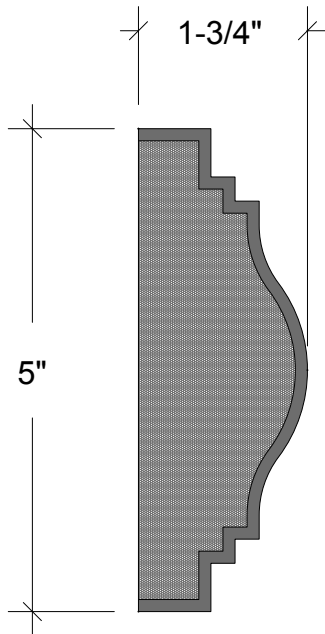

EXTERIOR
MOULDINGS

FC TRIM

128 Milvan Drive
Toronto, Ontario
Canada M9L 1Z9
Tel.: (416) 741-6444
Fax: (416) 744-3888
Mob: (416) 315-4724

FC Trim 03b

SECTION

ISOMETRIC

CASING DETAIL

ELEVATION