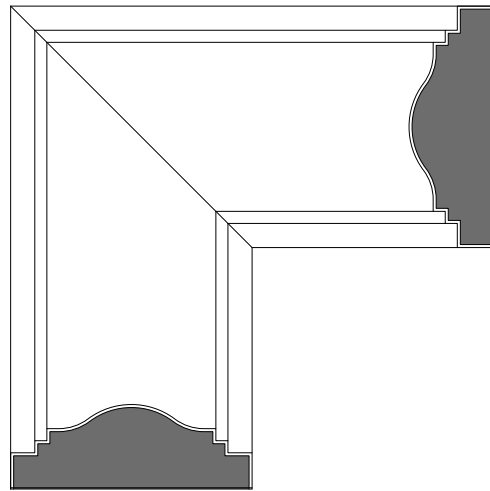

EXTERIOR
MOULDINGS

FC TRIM

128 Milvan Drive
Toronto, Ontario
Canada M9L 1Z9
Tel.: (416) 741-6444
Fax: (416) 744-3888
Mob: (416) 315-4724

FC Trim 03b

SECTION

ISOMETRIC

CASING DETAIL

ELEVATION