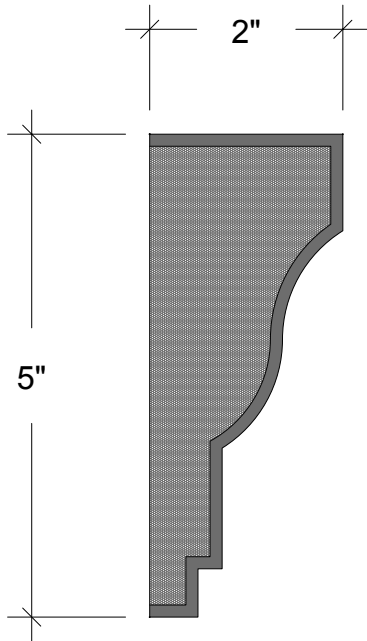

EXTERIOR  
MOULDINGS

FC TRIM

128 Milvan Drive  
Toronto, Ontario  
Canada M9L 1Z9  
Tel.: (416) 741-6444  
Fax: (416) 744-3888  
Mob: (416) 315-4724

FC Trim 03a

SECTION

ISOMETRIC

CASING DETAIL

ELEVATION