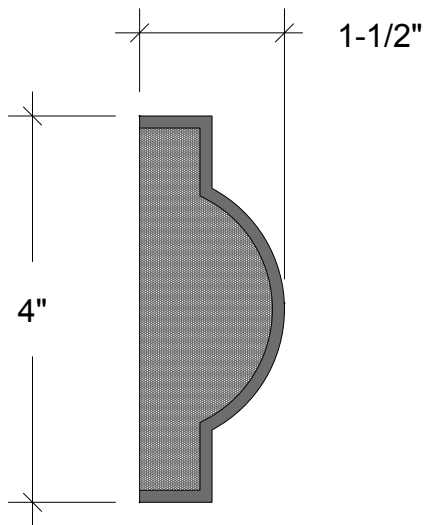

### FC Trim 03

SECTION

ISOMETRIC

CASING DETAIL

ELEVATION