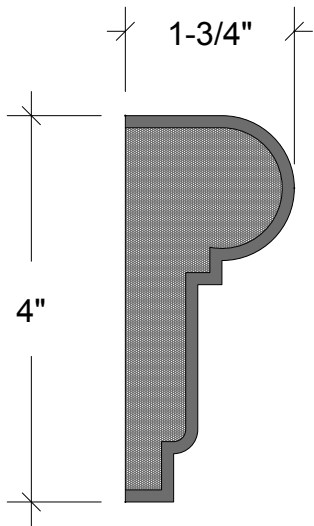

EXTERIOR
MOULDINGS

FC TRIM

128 Milvan Drive
Toronto, Ontario
Canada M9L 1Z9
Tel.: (416) 741-6444
Fax: (416) 744-3888
Mob: (416) 315-4724

FC Trim 02a

SECTION

ISOMETRIC

CASING DETAIL

ELEVATION