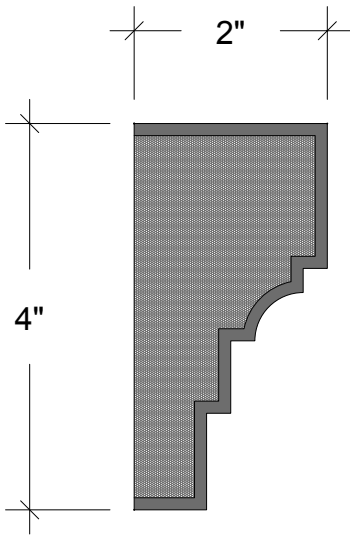

EXTERIOR
MOULDINGS

FC TRIM

128 Milvan Drive
Toronto, Ontario
Canada M9L 1Z9
Tel.: (416) 741-6444
Fax: (416) 744-3888
Mob: (416) 315-4724

FC Trim 02

SECTION

ISOMETRIC

CASING DETAIL

ELEVATION