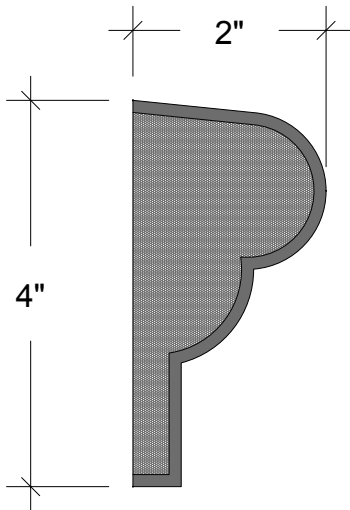

EXTERIOR
MOULDINGS

FC TRIM

128 Milvan Drive
Toronto, Ontario
Canada M9L 1Z9
Tel.: (416) 741-6444
Fax: (416) 744-3888
Mob: (416) 315-4724

FC Trim 01

SECTION

ISOMETRIC

CASING DETAIL

ELEVATION