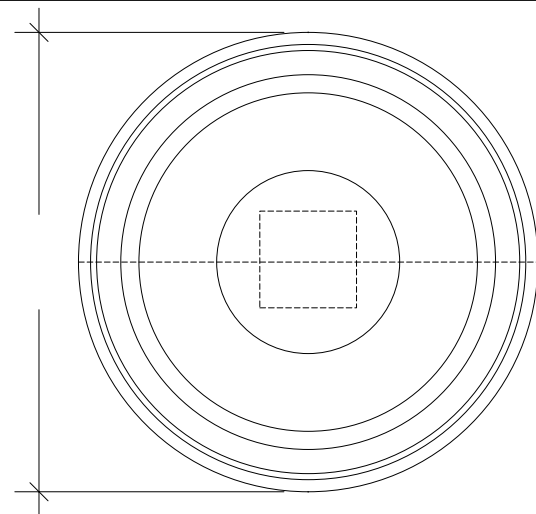

EXTERIOR
MOULDINGS

FC CAP

128 Milvan Drive
Toronto, Ontario
Canada M9L 1Z9
Tel.: (416) 741-6444
Fax: (416) 744-3888
Mob: (416) 315-4724

FC CAPITAL 01

SECTION

ELEVATION

PLAN

COLUMN CAPITAL
Available in 8", 10", 12" & 14" Diameter