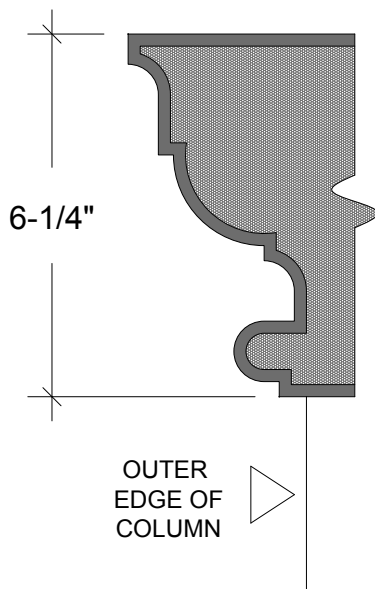

EXTERIOR
MOULDINGS

FC CAP

128 Milvan Drive
Toronto, Ontario
Canada M9L 1Z9
Tel.: (416) 741-6444
Fax: (416) 744-3888
Mob: (416) 315-4724

FC CAPITAL 01

SECTION

ELEVATION

PLAN

COLUMN CAPITAL
Available in 8", 10", 12" & 14" Diameter