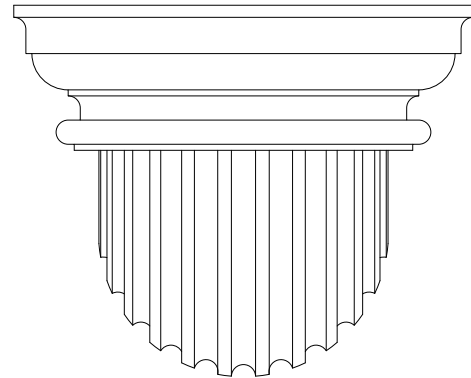

EXTERIOR
MOULDINGS

FC CAP

128 Milvan Drive
Toronto, Ontario
Canada M9L 1Z9
Tel.: (416) 741-6444
Fax: (416) 744-3888
Mob: (416) 315-4724

FC CAPITAL 01

SECTION

ELEVATION

PLAN

COLUMN CAPITAL
Available in 8", 10", 12" & 14" Diameter