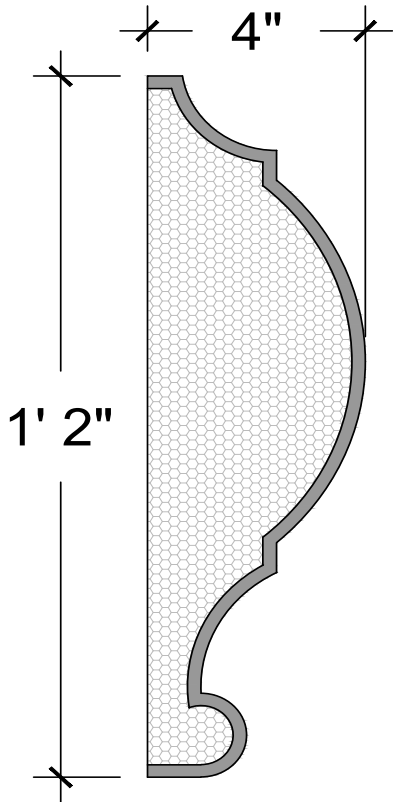

EXTERIOR  
MOULDINGS

FC BAND

128 Milvan Drive  
Toronto, Ontario  
Canada M9L 1Z9  
Tel.: (416) 741-6444  
Fax: (416) 744-3888  
Mob: (416) 315-4724

FC Band 20

SECTION

ISOMETRIC

ELEVATION