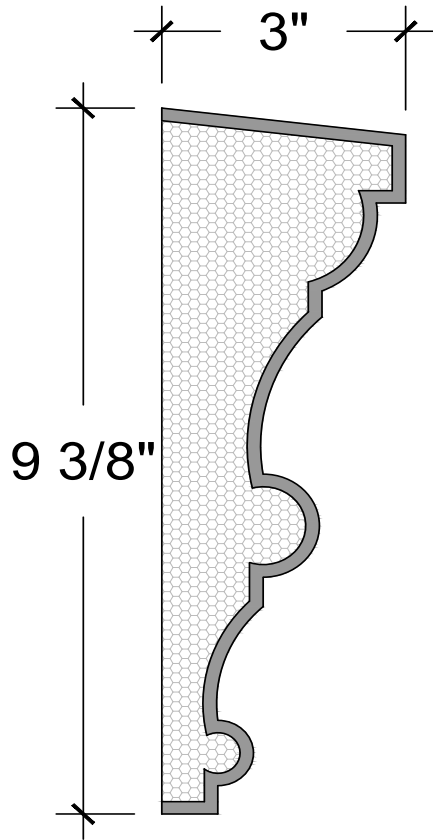

EXTERIOR
MOULDINGS

FC BAND

128 Milvan Drive
Toronto, Ontario
Canada M9L 1Z9
Tel.: (416) 741-6444
Fax: (416) 744-3888
Mob: (416) 315-4724

FC Band 19

SECTION

ISOMETRIC

ELEVATION