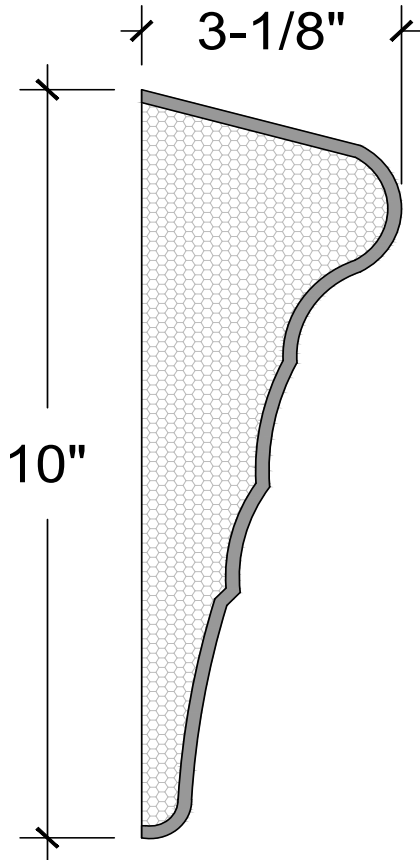

EXTERIOR
MOULDINGS

FC BAND

128 Milvan Drive
Toronto, Ontario
Canada M9L 1Z9
Tel.: (416) 741-6444
Fax: (416) 744-3888
Mob: (416) 315-4724

FC Band 17

SECTION

ISOMETRIC

ELEVATION