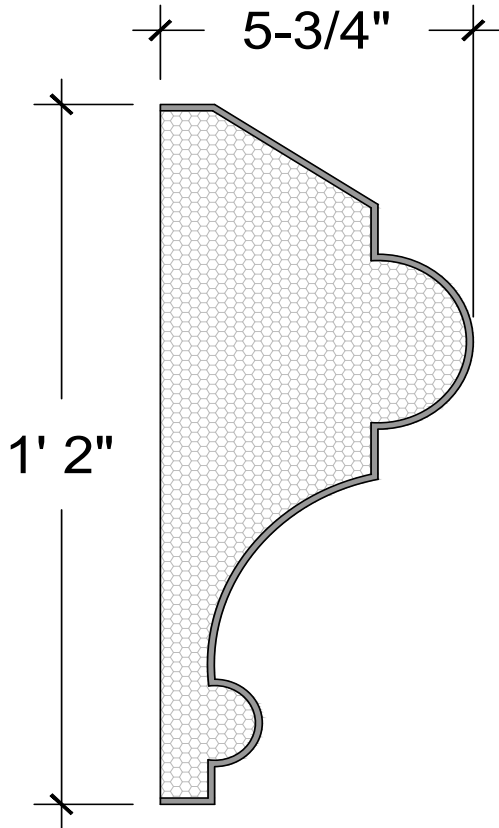

EXTERIOR
MOULDINGS

FC BAND

128 Milvan Drive
Toronto, Ontario
Canada M9L 1Z9
Tel.: (416) 741-6444
Fax: (416) 744-3888
Mob: (416) 315-4724

FC Band 16

SECTION

ISOMETRIC

ELEVATION