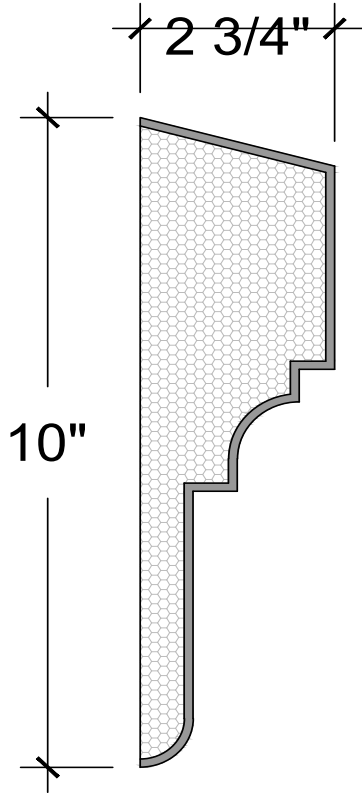

EXTERIOR
MOULDINGS

FC BAND

128 Milvan Drive
Toronto, Ontario
Canada M9L 1Z9
Tel.: (416) 741-6444
Fax: (416) 744-3888
Mob: (416) 315-4724

FC Band 14

SECTION

ISOMETRIC

ELEVATION