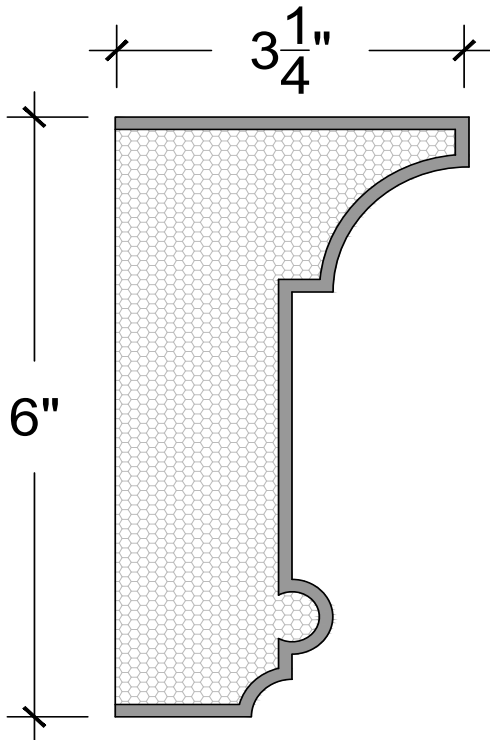

EXTERIOR  
MOULDINGS

FC BAND

128 Milvan Drive  
Toronto, Ontario  
Canada M9L 1Z9  
Tel.: (416) 741-6444  
Fax: (416) 744-3888  
Mob: (416) 315-4724

FC Band 13

SECTION

ISOMETRIC

ELEVATION