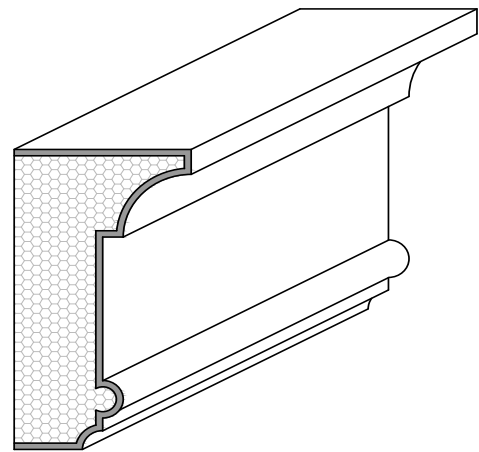

EXTERIOR  
MOULDINGS

FC BAND

128 Milvan Drive  
Toronto, Ontario  
Canada M9L 1Z9  
Tel.: (416) 741-6444  
Fax: (416) 744-3888  
Mob: (416) 315-4724

FC Band 13

SECTION

ISOMETRIC

ELEVATION