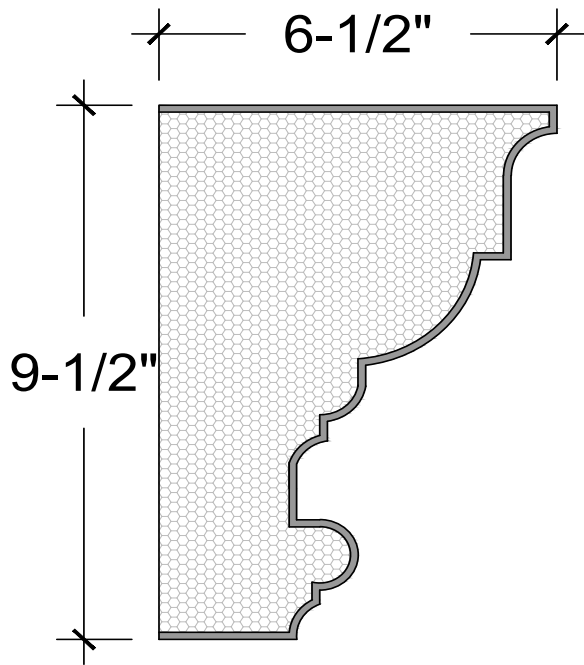

EXTERIOR  
MOULDINGS

FC BAND

128 Milvan Drive  
Toronto, Ontario  
Canada M9L 1Z9  
Tel.: (416) 741-6444  
Fax: (416) 744-3888  
Mob: (416) 315-4724

FC Band 11

SECTION

ISOMETRIC

ELEVATION