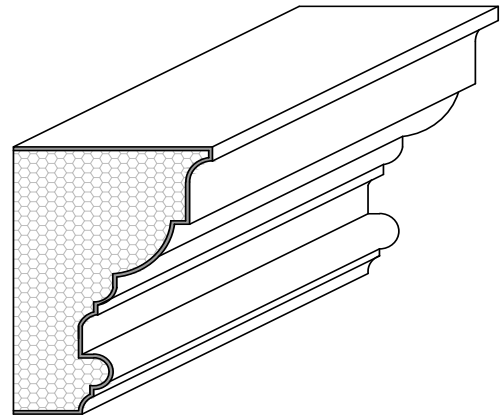

EXTERIOR  
MOULDINGS

FC BAND

128 Milvan Drive  
Toronto, Ontario  
Canada M9L 1Z9  
Tel.: (416) 741-6444  
Fax: (416) 744-3888  
Mob: (416) 315-4724

FC Band 11

SECTION

ISOMETRIC

ELEVATION