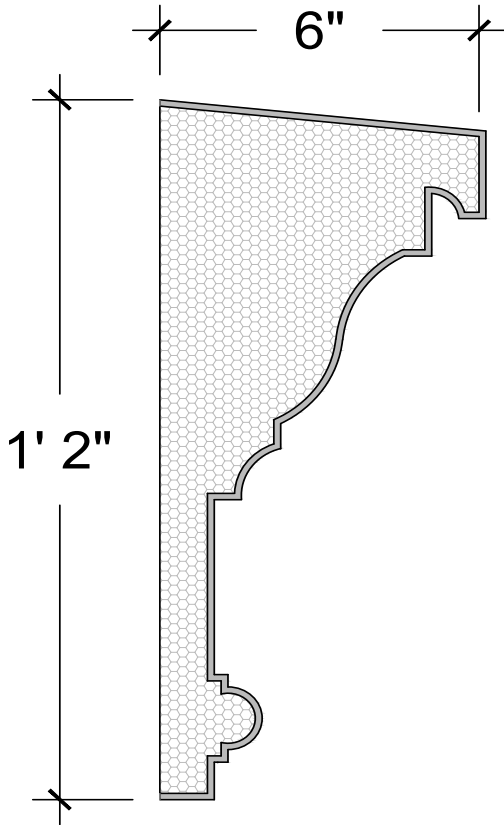

EXTERIOR  
MOULDINGS

FC BAND

128 Milvan Drive  
Toronto, Ontario  
Canada M9L 1Z9  
Tel.: (416) 741-6444  
Fax: (416) 744-3888  
Mob: (416) 315-4724

FC Band 10

SECTION

ISOMETRIC

ELEVATION