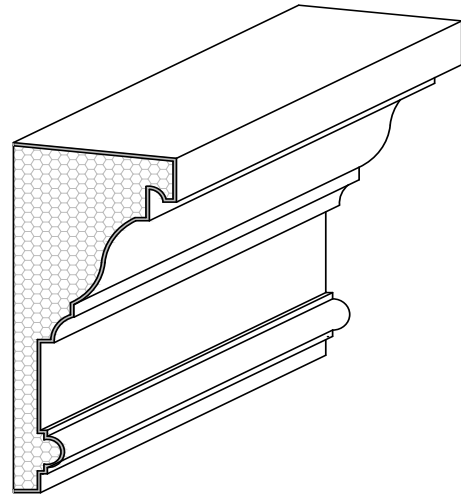

EXTERIOR  
MOULDINGS

FC BAND

128 Milvan Drive  
Toronto, Ontario  
Canada M9L 1Z9  
Tel.: (416) 741-6444  
Fax: (416) 744-3888  
Mob: (416) 315-4724

FC Band 10

SECTION

ISOMETRIC

ELEVATION