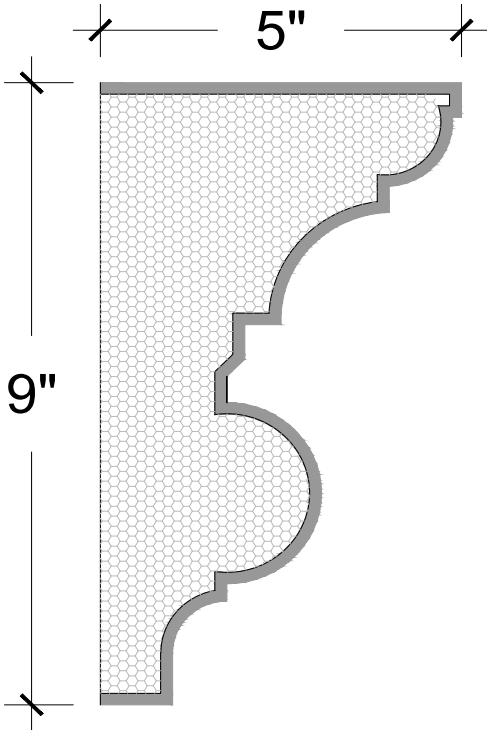

EXTERIOR
MOULDINGS

FC BAND

128 Milvan Drive
Toronto, Ontario
Canada M9L 1Z9
Tel.: (416) 741-6444
Fax: (416) 744-3888
Mob: (416) 315-4724

FC Band 09

SECTION

ISOMETRIC

ELEVATION