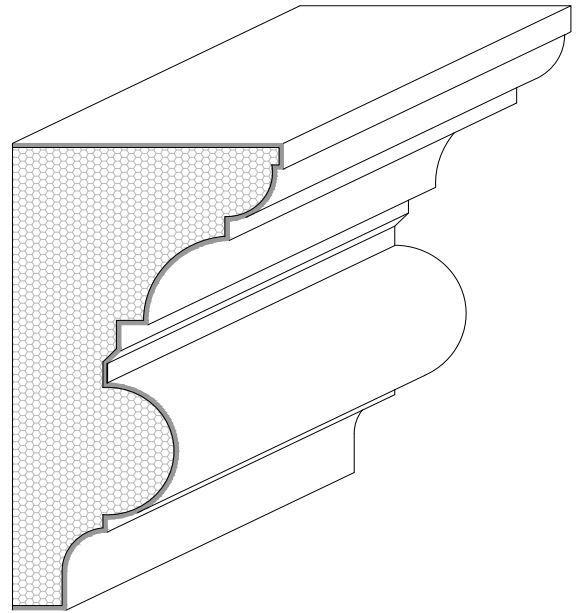

EXTERIOR
MOULDINGS

FC BAND

128 Milvan Drive
Toronto, Ontario
Canada M9L 1Z9
Tel.: (416) 741-6444
Fax: (416) 744-3888
Mob: (416) 315-4724

FC Band 09

SECTION

ISOMETRIC

ELEVATION