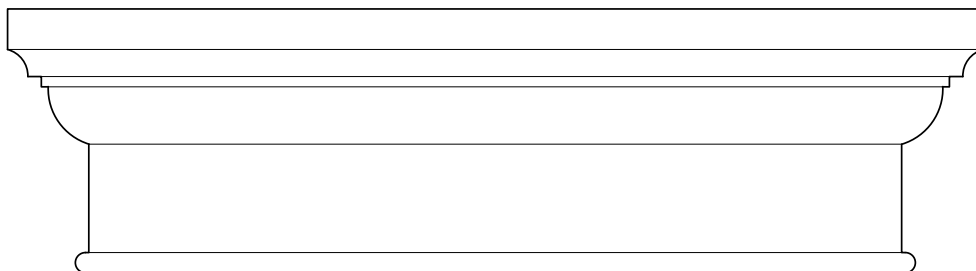

EXTERIOR
MOULDINGS

FC BAND

128 Milvan Drive
Toronto, Ontario
Canada M9L 1Z9
Tel.: (416) 741-6444
Fax: (416) 744-3888
Mob: (416) 315-4724

FC Band 08

SECTION

ISOMETRIC

ELEVATION