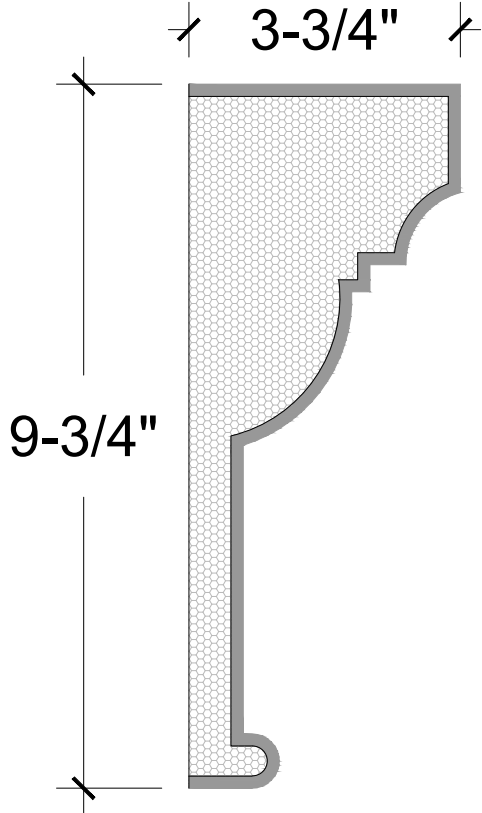

EXTERIOR
MOULDINGS

FC BAND

128 Milvan Drive
Toronto, Ontario
Canada M9L 1Z9
Tel.: (416) 741-6444
Fax: (416) 744-3888
Mob: (416) 315-4724

FC Band 08

SECTION

ISOMETRIC

ELEVATION