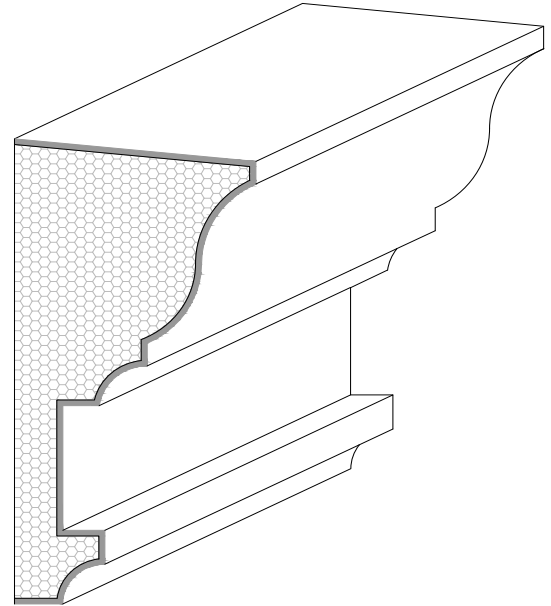

EXTERIOR
MOULDINGS

FC BAND

128 Milvan Drive
Toronto, Ontario
Canada M9L 1Z9
Tel.: (416) 741-6444
Fax: (416) 744-3888
Mob: (416) 315-4724

FC Band 07

SECTION

ISOMETRIC

ELEVATION