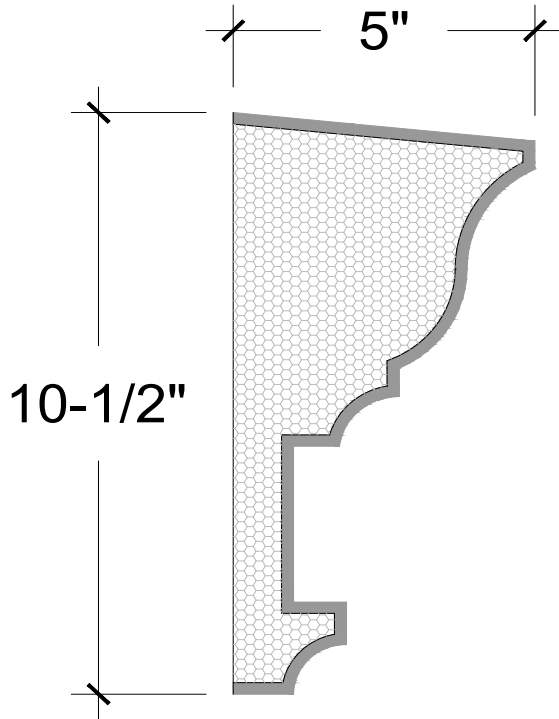

EXTERIOR
MOULDINGS

FC BAND

128 Milvan Drive
Toronto, Ontario
Canada M9L 1Z9
Tel.: (416) 741-6444
Fax: (416) 744-3888
Mob: (416) 315-4724

FC Band 07

SECTION

ISOMETRIC

ELEVATION