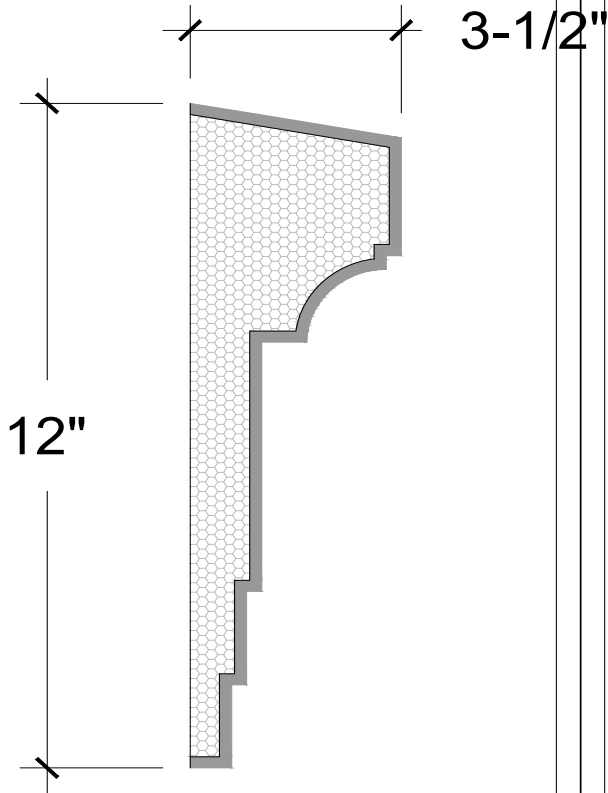

EXTERIOR
MOULDINGS

FC BAND

128 Milvan Drive
Toronto, Ontario
Canada M9L 1Z9
Tel.: (416) 741-6444
Fax: (416) 744-3888
Mob: (416) 315-4724

FC Band 05

SECTION

ISOMETRIC

ELEVATION