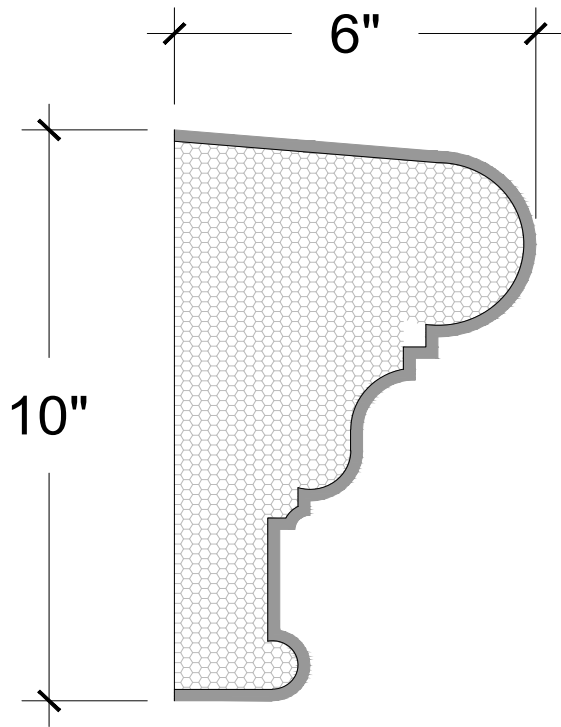

EXTERIOR
MOULDINGS

FC BAND

128 Milvan Drive
Toronto, Ontario
Canada M9L 1Z9
Tel.: (416) 741-6444
Fax: (416) 744-3888
Mob: (416) 315-4724

FC Band 04

SECTION

ISOMETRIC

ELEVATION