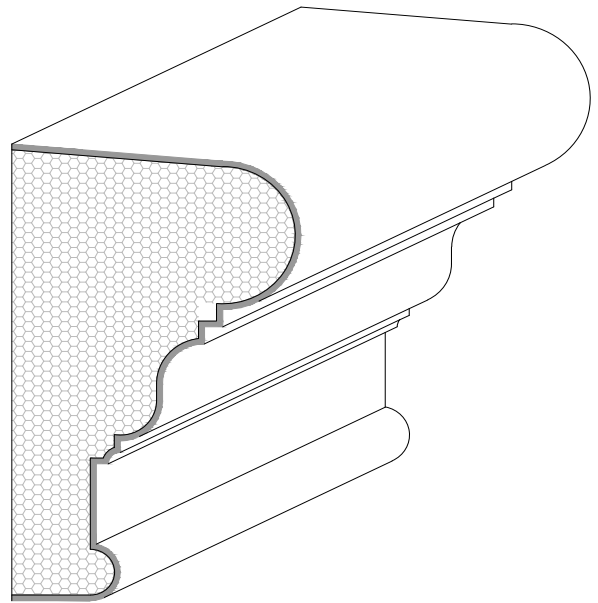

EXTERIOR
MOULDINGS

FC BAND

128 Milvan Drive
Toronto, Ontario
Canada M9L 1Z9
Tel.: (416) 741-6444
Fax: (416) 744-3888
Mob: (416) 315-4724

FC Band 04

SECTION

ISOMETRIC

ELEVATION