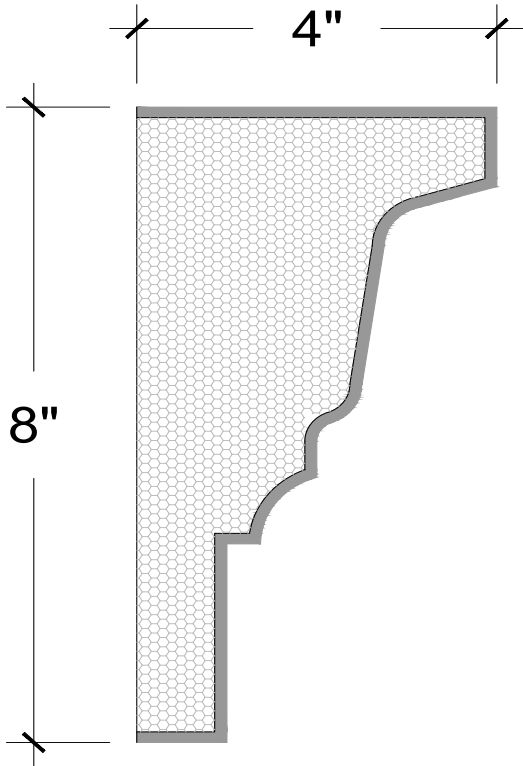

EXTERIOR
MOULDINGS

FC BAND

128 Milvan Drive
Toronto, Ontario
Canada M9L 1Z9
Tel.: (416) 741-6444
Fax: (416) 744-3888
Mob: (416) 315-4724

FC Band 02

SECTION

ISOMETRIC

ELEVATION