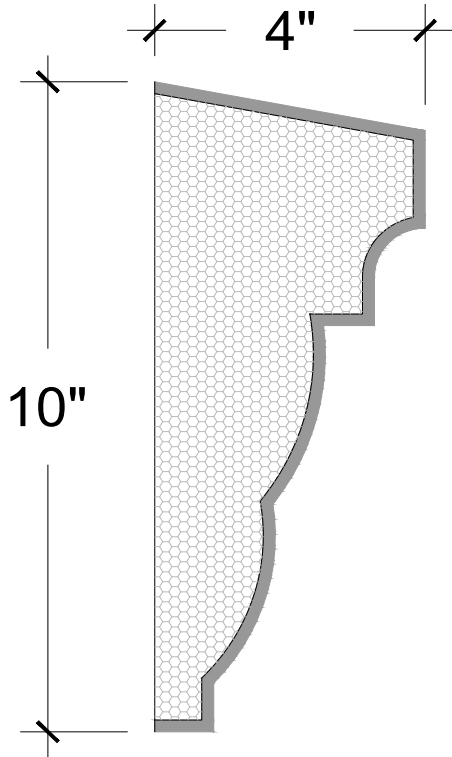

EXTERIOR
MOULDINGS

FC BAND

128 Milvan Drive
Toronto, Ontario
Canada M9L 1Z9
Tel.: (416) 741-6444
Fax: (416) 744-3888
Mob: (416) 315-4724

FC Band 01

SECTION

ISOMETRIC

ELEVATION