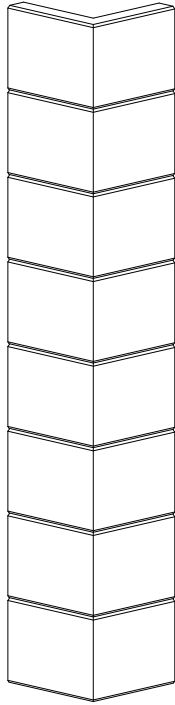

EXTERIOR  
MOULDINGS

FC QUOIN

128 Milvan Drive  
Toronto, Ontario  
Canada M9L 1Z9  
Tel.: (416) 741-6444  
Fax: (416) 744-3888  
Mob: (416) 315-4724

**FC STACKED QUOINS**

ISOMETRIC

1-1/2" thick x 96" Height  
12" x 12" or 14" x 14" Width

**FC QUOINS**

**SQUARE EDGE QUOINS**

Available in the following sizes  
1-1/2" thick 12" x 12"

**BEVELED EDGE QUOINS**

Available in the following sizes  
1-1/2" thick 12" x 12"