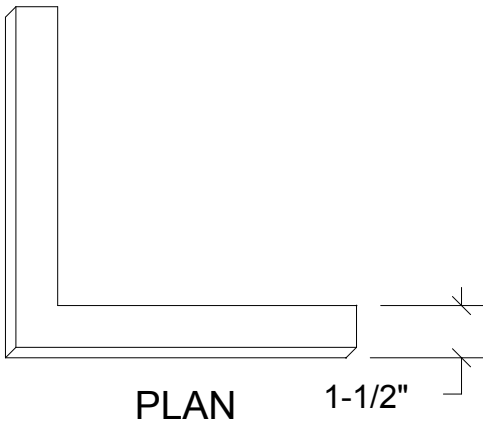

EXTERIOR  
MOULDINGS

FC QUOIN

128 Milvan Drive  
Toronto, Ontario  
Canada M9L 1Z9  
Tel.: (416) 741-6444  
Fax: (416) 744-3888  
Mob: (416) 315-4724

**FC STACKED QUOINS**

ISOMETRIC

1-1/2" thick x 96" Height  
12" x 12" or 14" x 14" Width

**FC QUOINS**

**SQUARE EDGE QUOINS**

Available in the following sizes  
1-1/2" thick 12" x 12"

**BEVELED EDGE QUOINS**

Available in the following sizes  
1-1/2" thick 12" x 12"